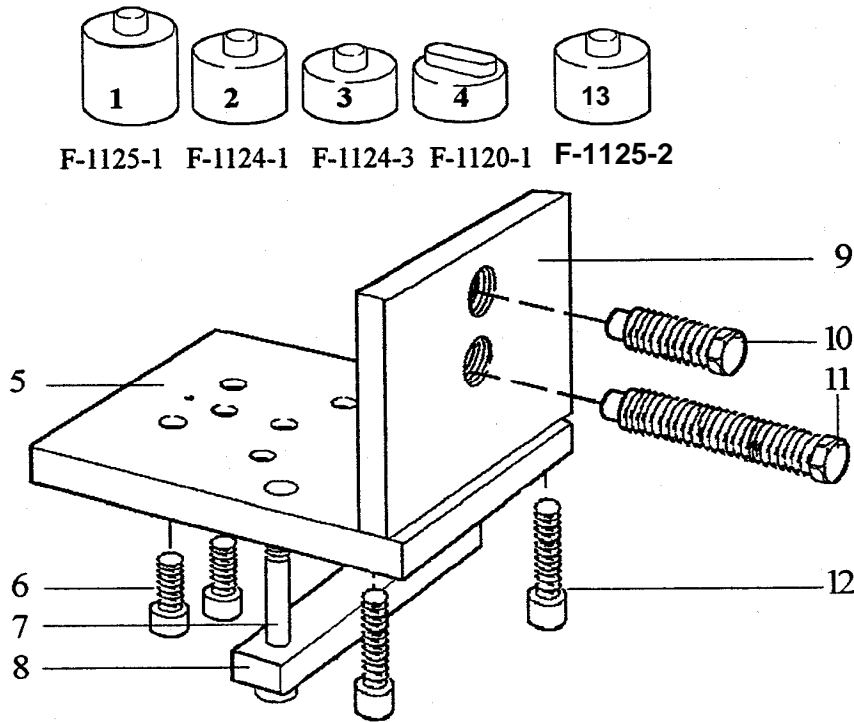

Date:12-08-2004

F-1110 Combination set for BMW and Mercedes

Position	Quantity	Article number	Discription
		F-1110	Combination set for BMW and Mercedes (4 pcs)
1	4	F-1125-1	Adapter 65 mm Mercedes
2	2	F-1124-1	Adapter 45 mm Mercedes
3	2	F-1124-3	Adapter 25 mm Mercedes
4	4	F-1120-1	Adapter 35,5 mm BMW
5	4	F-1120-2	Adapterplate
6	8	S-1047	Screw
7	8	S-1053	Bolt
8	4	F-1120-3	Clamp bar
9	4	F-1120-5	Plate
10	4	F-1120-4	Screw
11	4	F-1124-2	Screw
12	8	S-1070	Screw
13	4	F-1125-2	Adapter 45 mm Mercedes